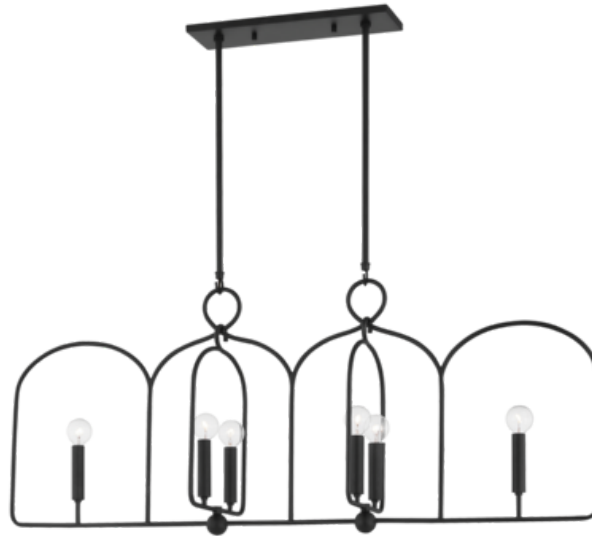

Mallory

Product ID **H512906-AI**

DIMENSIONAL INFORMATION

Height	14.50"
Length	45.25"
ADA Compliant	No
Hanging Type	-
Canopy/Backplate	4.75"W X 0.00"H
Width	10.00"
Minimum Height	23.00"
Maximum Height	55.25"
Weight	12.00lb.

SHIPPING INFORMATION

Carton 1	48.00" x 13.00" x 21.00"
Carton 1 Weight	16.80lb.
Shipping Method	UPS

LAMPING INFORMATION

Bulb 1	
(6) 40 Watt Max 120 VAC	
Bulb Included	No
Socket Type	E12 Candelabra - G16.5
UL Rating	Damp
Plug In	No