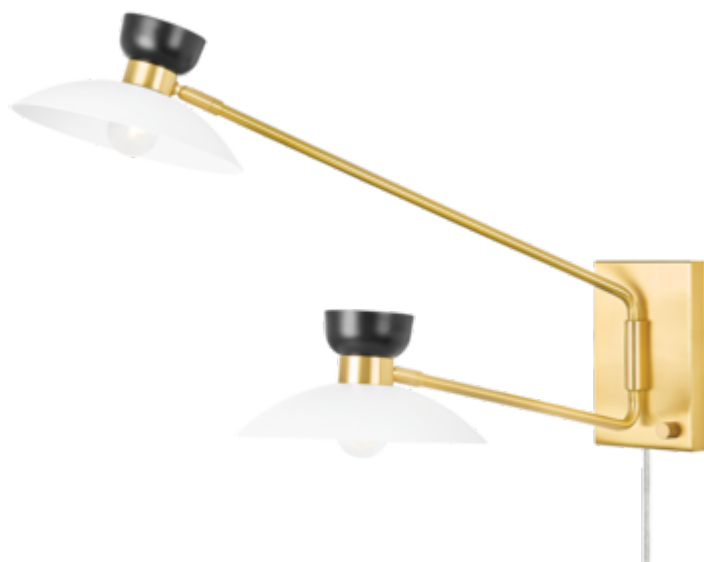

WHITLEY

Product ID HL481202-AGB

Dimensional Information

Shade Information

Shipping Information

Height	19.75"	Shade Bottom	9.00"	
ADA Compliant	No	Shade Height	4.75"	Shipping Method UPS
Hanging Type	-	Shade Material	metal	

Width 9.00" Shade Color white

Lamping Information

Available Finishes

Bulb 1

(2) 60 Watt Max 120 VAC

Bulb Included No AGED BRASS (AGB)

Socket Type e12 candelabra - g16.5 POLISHED NICKEL (PN)

UL Rating